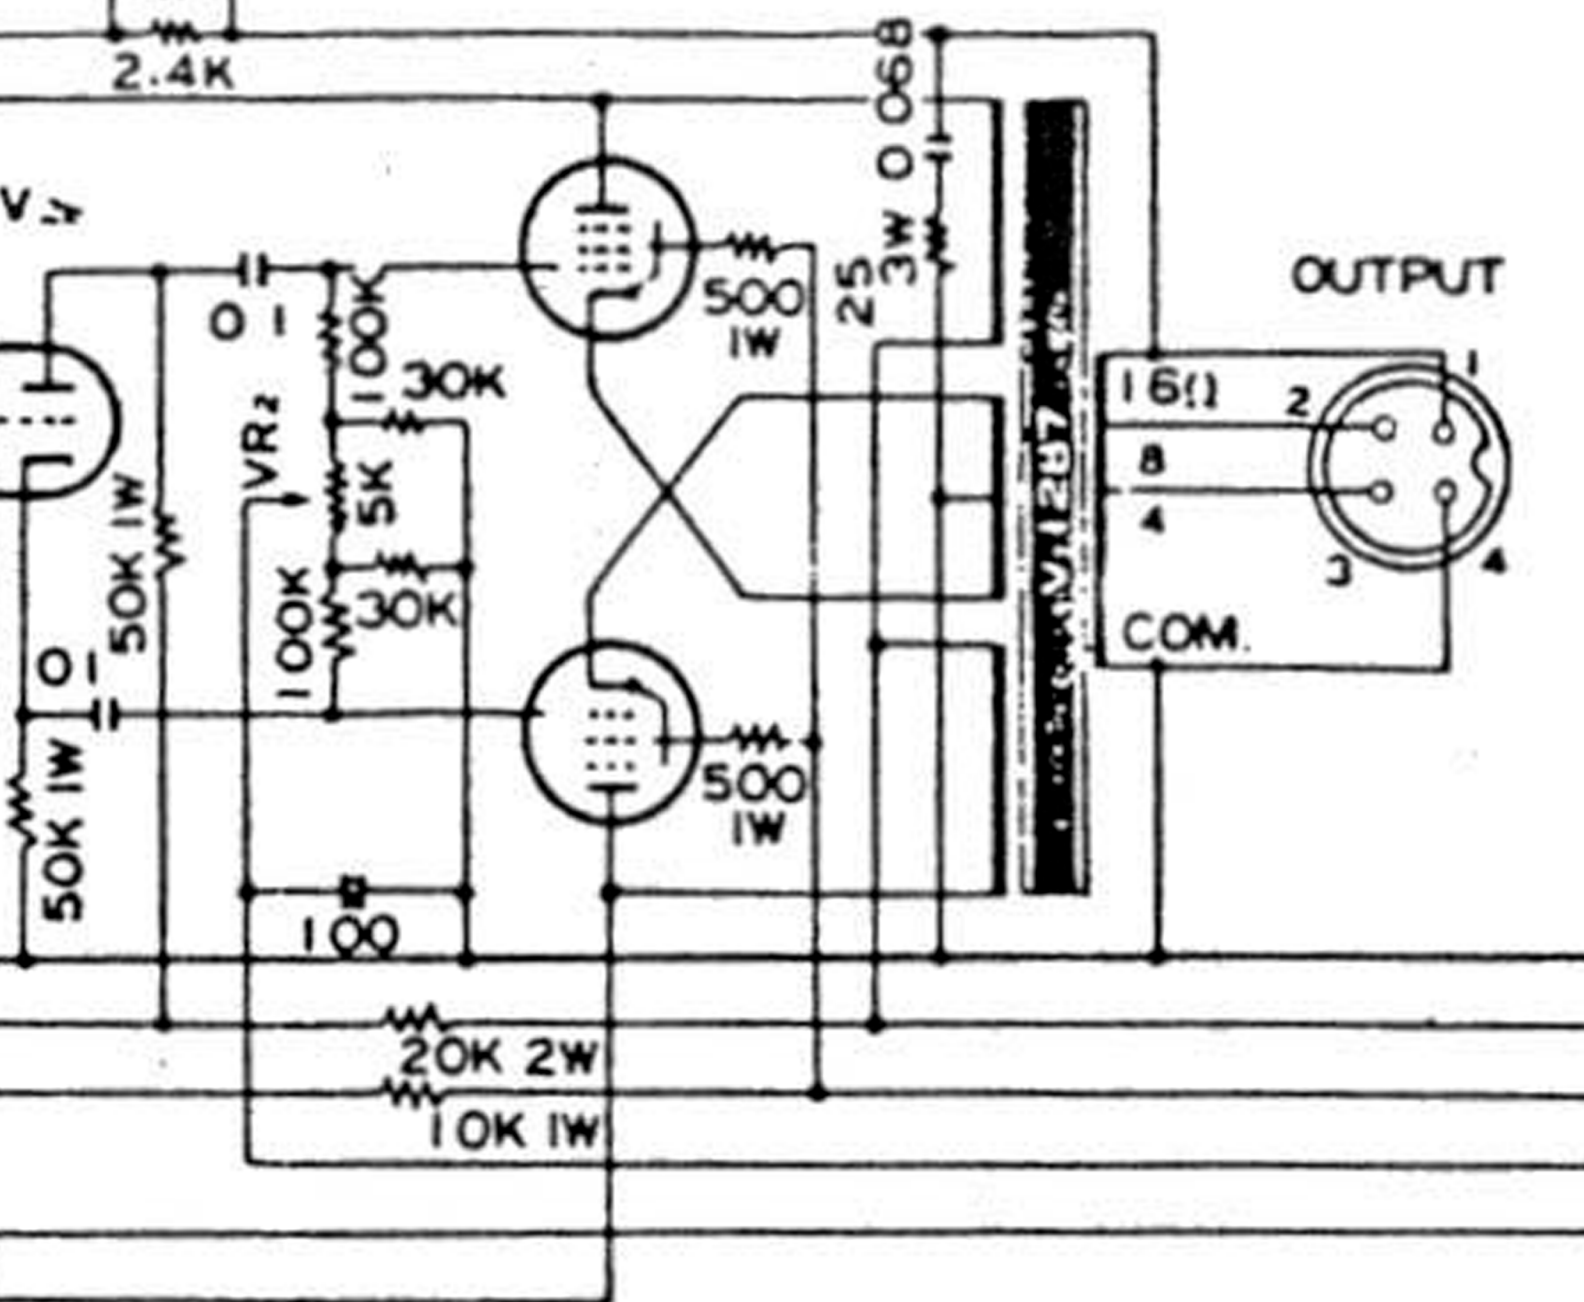

OUTPUT TERMINAL CONN

16-ΩMS 1 AND

8-ΩMS 2 AND

4-ΩMS 3 AND

2BH7A

V₃ KT88

V₄ KT88

0.001 μ

2.4K

V₂

OUTPUT

CONNECTION

AND 4

AND 4

AND 4

V₅ 5AR4